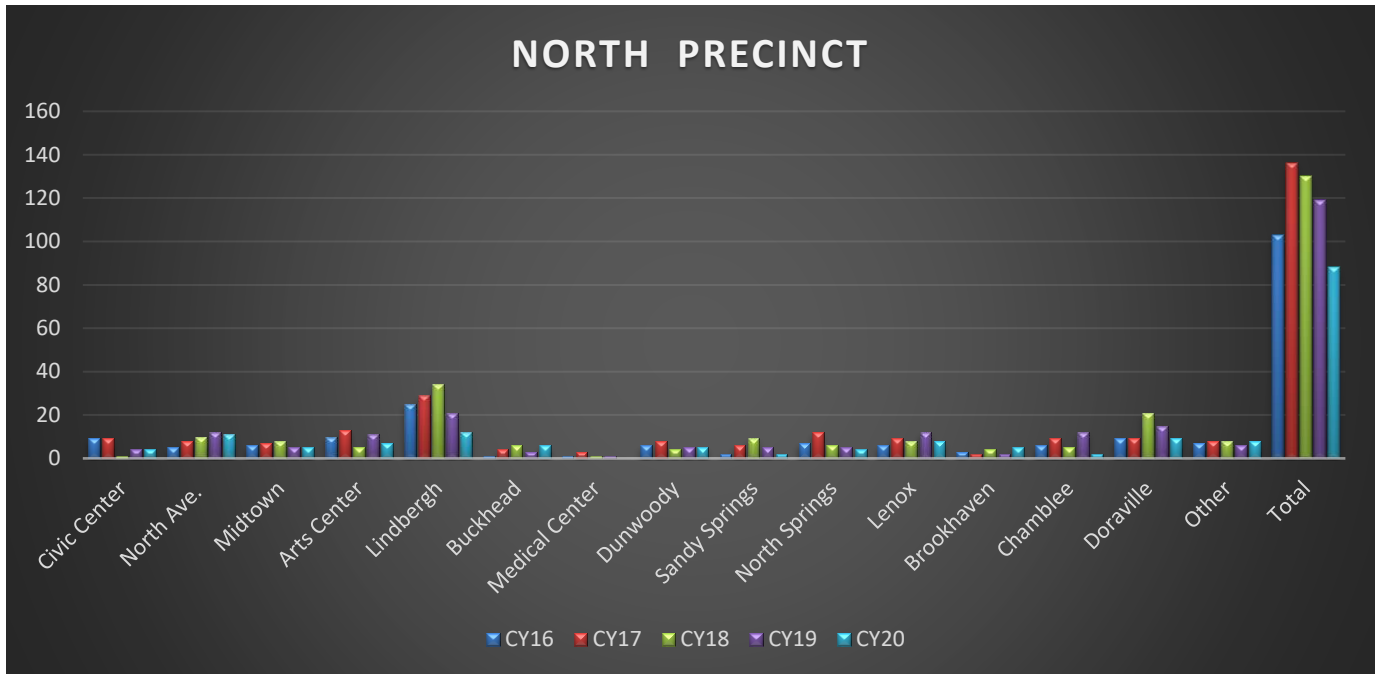

North Precinct Crime Stats

STATION	CY16	CY17	CY18	CY19	CY20
Civic Center	9	9	1	4	4
North Avenue	5	8	10	12	11
Midtown	6	7	8	5	5
Arts Center	10	13	5	11	7
Lindbergh Center	25	29	34	21	12
Buckhead	1	4	6	3	6
Medical Center	1	3	1	1	0
Dunwoody	6	8	4	5	5
Sandy Springs	2	6	9	5	2
North Springs	7	12	6	5	4
Lenox	6	9	8	12	8
Brookhaven/Oglethorpe University	3	2	4	2	5
Chamblee	6	9	5	12	2
Doraville	9	9	21	15	9
Other*	7	8	8	6	8
TOTAL	103	136	130	119	88

*Note: Other indicates Part I Crimes that occurred on MARTA but not at a station (facilities, construction sites, etc.).