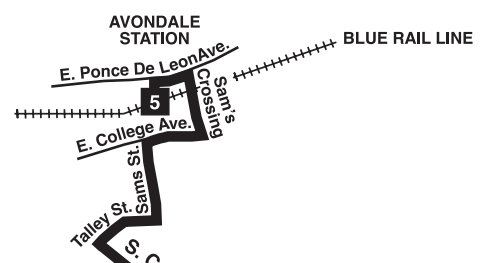

Routes Intersecting at Avondale Station:
 Rutas Intersectando en la Estación Avondale:
 75-Tucker
 114-Columbia Drive/Clifton Springs Road
 117-Rockbridge Rd./Panola Rd.
 120-E. Ponce De Leon Avenue/Tucker

— INTERSECTING ROUTES
 RUTAS INTERSECTANDO
 — NORTHBOUND DIRECTION ONLY
 DIRECCION HACIA EL NORTE

Routes Intersecting at Georgia State University
 Perimeter College (Decatur Campus):
 Rutas que se cruzan en la Universidad Estatal de Georgia
 Perimeter College (Decatur Campus):
 15-South Dekalb/Candler Road/Forest Pkwy.
 34-2nd Avenue/Gresham Road/Clifton Springs
 114-Columbia Drive/Clifton Springs Road