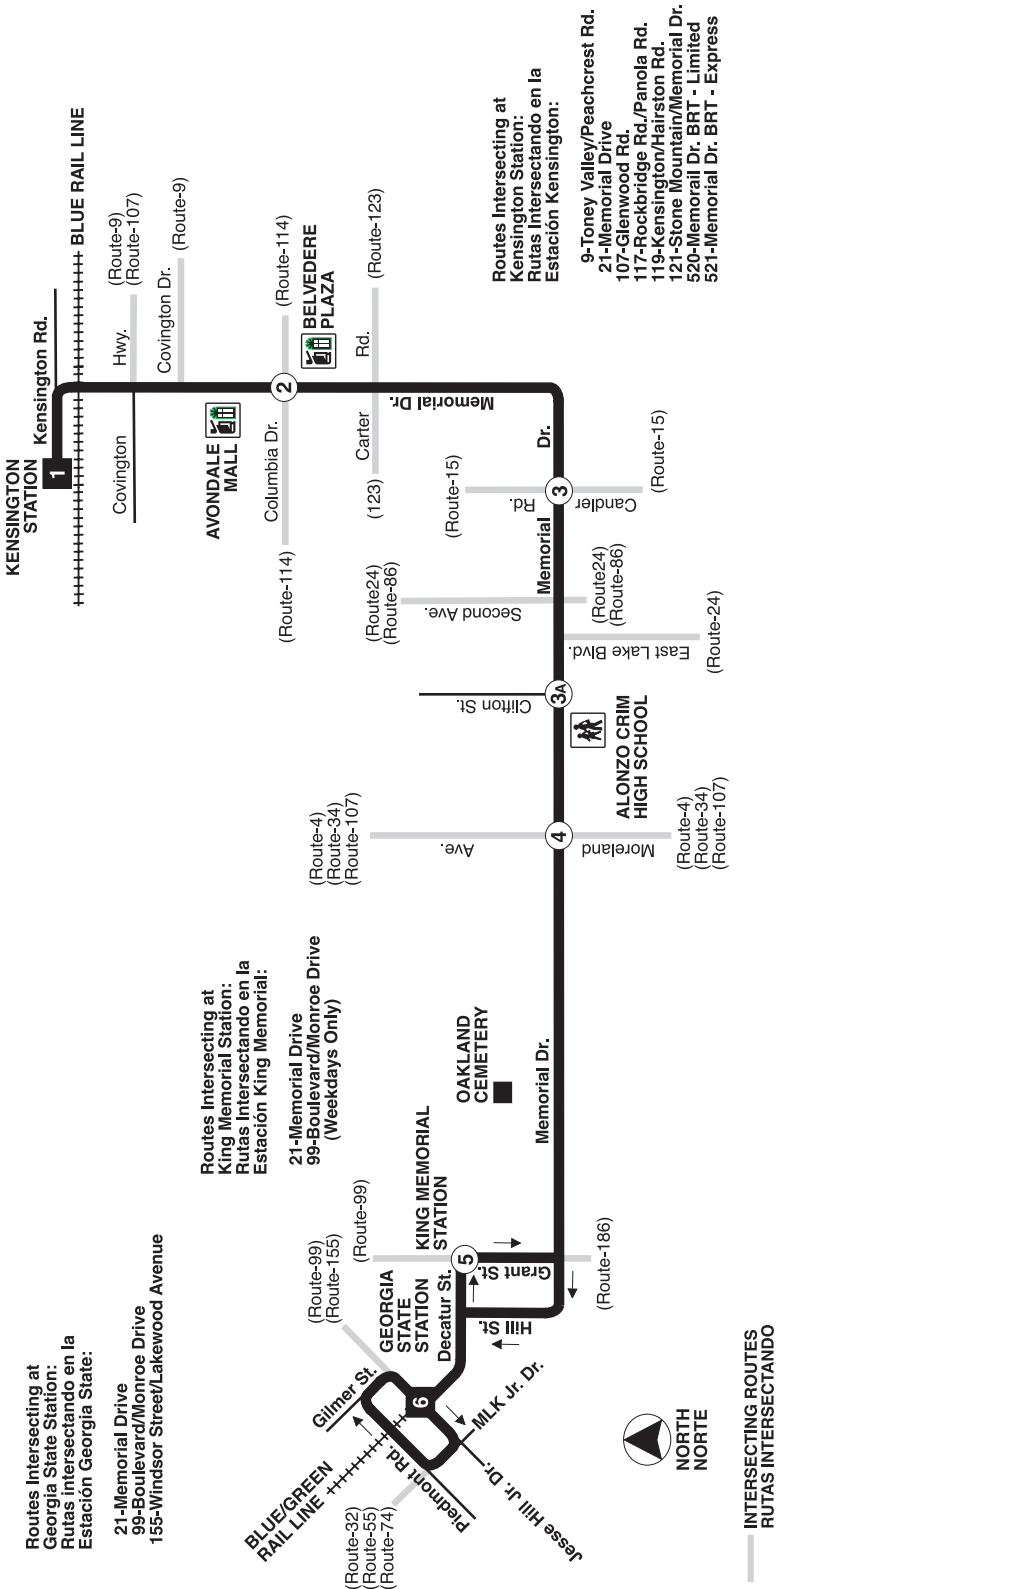

For additional safety tips, visit our web site at www.itsmarta.com.

Remember Safety First ... Ride Safe

Sugerencias de seguridad en autobuses

1. **Espere en la parada de autobús.** Solo puede abordar o bajarse del autobús en las paradas de autobuses de MARTA.
2. **Antes de abordar, permita que los pasajeros se bajen primero.** Por razones de seguridad, los clientes que utilizan dispositivos de movilidad deben abordar al último.
3. **No cruce en frente de un autobús de MARTA en una parada de autobuses.** Espere hasta que el autobús haya dejado la parada y luego cruce con cuidado, fijándose en ambas direcciones. Use SIEMPRE el paso de peatones.
4. **No distraiga al operador del autobús con conversaciones innecesarias cuando el autobús esté en movimiento.** El Departamento de Transporte de EE. UU. está intentando ponerle fin al hábito de conducir distraído. Conducir estando distraído es una práctica que pone la vida en peligro.
5. **Proteja sus pertenencias.** Cuando utilice un dispositivo electrónico, evite sentarse o estar de pie junto a las puertas de los vagones y autobuses.

Para consejos adicionales de seguridad, visite nuestro sitio web en www.itsmarta.com.

Recuerde que la seguridad es primero ... Viaje seguro

21 SUNDAY & HOLIDAY - DOMINGO Y DIAS FESTIVOS

WESTBOUND - DIRECCION OESTE						EASTBOUND - DIRECCION ESTE					
6:10AM	6:18	6:23	6:35	6:42	6:45	6:50AM	6:56	7:04	7:15	7:21	7:27
6:50	6:58	7:03	7:15	7:22	7:25	7:30	7:36	7:44	7:55	8:01	8:07
7:30	7:38	7:43	7:55	8:02	8:05	8:30	8:36	8:44	8:55	9:01	9:07
8:10	8:18	8:23	8:35	8:42	8:45	9:05	9:11	9:19	9:30	9:37	9:44
8:45	8:53	8:58	9:10	9:17	9:20	9:40	9:46	9:55	10:07	10:14	10:21
9:20	9:28	9:33	9:45	9:53	9:57	10:15	10:21	10:30	10:42	10:49	10:56
9:55	10:04	10:09	10:21	10:29	10:33	10:50	10:56	11:05	11:17	11:24	11:31
10:30	10:39	10:44	10:56	11:04	11:08	11:25	11:31	11:40	11:52	11:59	12:06
11:05	11:14	11:19	11:31	11:39	11:43	12:06PM	12:06	12:15	12:27	12:34	12:41
11:40	11:49	11:54	12:06PM	12:14	12:18	12:35	12:41	12:50	1:02	1:09	1:16
12:15	12:24	12:29	12:41	12:49	12:53	1:10	1:16	1:25	1:37	1:44	1:51
12:50	12:59	1:04	1:16	1:24	1:28	1:45	1:51	2:00	2:12	2:19	2:26
1:25	1:34	1:39	1:51	1:59	2:03	2:20	2:26	2:35	2:47	2:54	3:01
2:00	2:09	2:14	2:26	2:34	2:38	2:55	3:01	3:10	3:22	3:29	3:36
2:35	2:44	2:49	3:01	3:09	3:13	3:30	3:36	3:45	3:57	4:04	4:11
3:10	3:19	3:24	3:36	3:44	3:48	4:05	4:11	4:20	4:32	4:39	4:46
3:45	3:54	3:59	4:11	4:19	4:23	4:40	4:46	4:55	5:07	5:14	5:21
4:20	4:29	4:34	4:46	4:54	4:58	5:15	5:21	5:30	5:42	5:49	5:56
4:55	5:04	5:09	5:21	5:29	5:33	5:50	5:56	6:05	6:17	6:24	6:31
5:30	5:39	5:44	5:56	6:04	6:08	6:25	6:31	6:40	6:52	6:59	7:06
6:05	6:14	6:19	6:31	6:39	6:43	7:00	7:06	7:15	7:27	7:34	7:40
6:50	6:59	7:04	7:16	7:24	7:28	7:35	7:41	7:48	7:59	8:05	8:11
7:35	7:43	7:48	8:00	8:07	8:10	8:20	8:26	8:33	8:44	8:50	8:56
8:20	8:28	8:33	8:45	8:52	8:55	9:05	9:11	9:18	9:29	9:35	9:41
9:05	9:13	9:18	9:30	9:37	9:40	9:50	9:56	10:03	10:14	10:20	10:26
9:50	9:58	10:03	10:15	10:22	10:25	10:35	10:41	10:48	10:59	11:05	11:11
10:35	10:43	10:48	11:00	11:07	11:10	11:20	11:26	11:33	11:44	11:50	11:56

All trips are Lift Equipped. Tenemos levante motorizado en todos los autobuses. P.M. times are shown in Bold - Tiempo P.M. está en letras negritas.

21 MONDAY THRU FRIDAY - DE LUNES A VIERNES