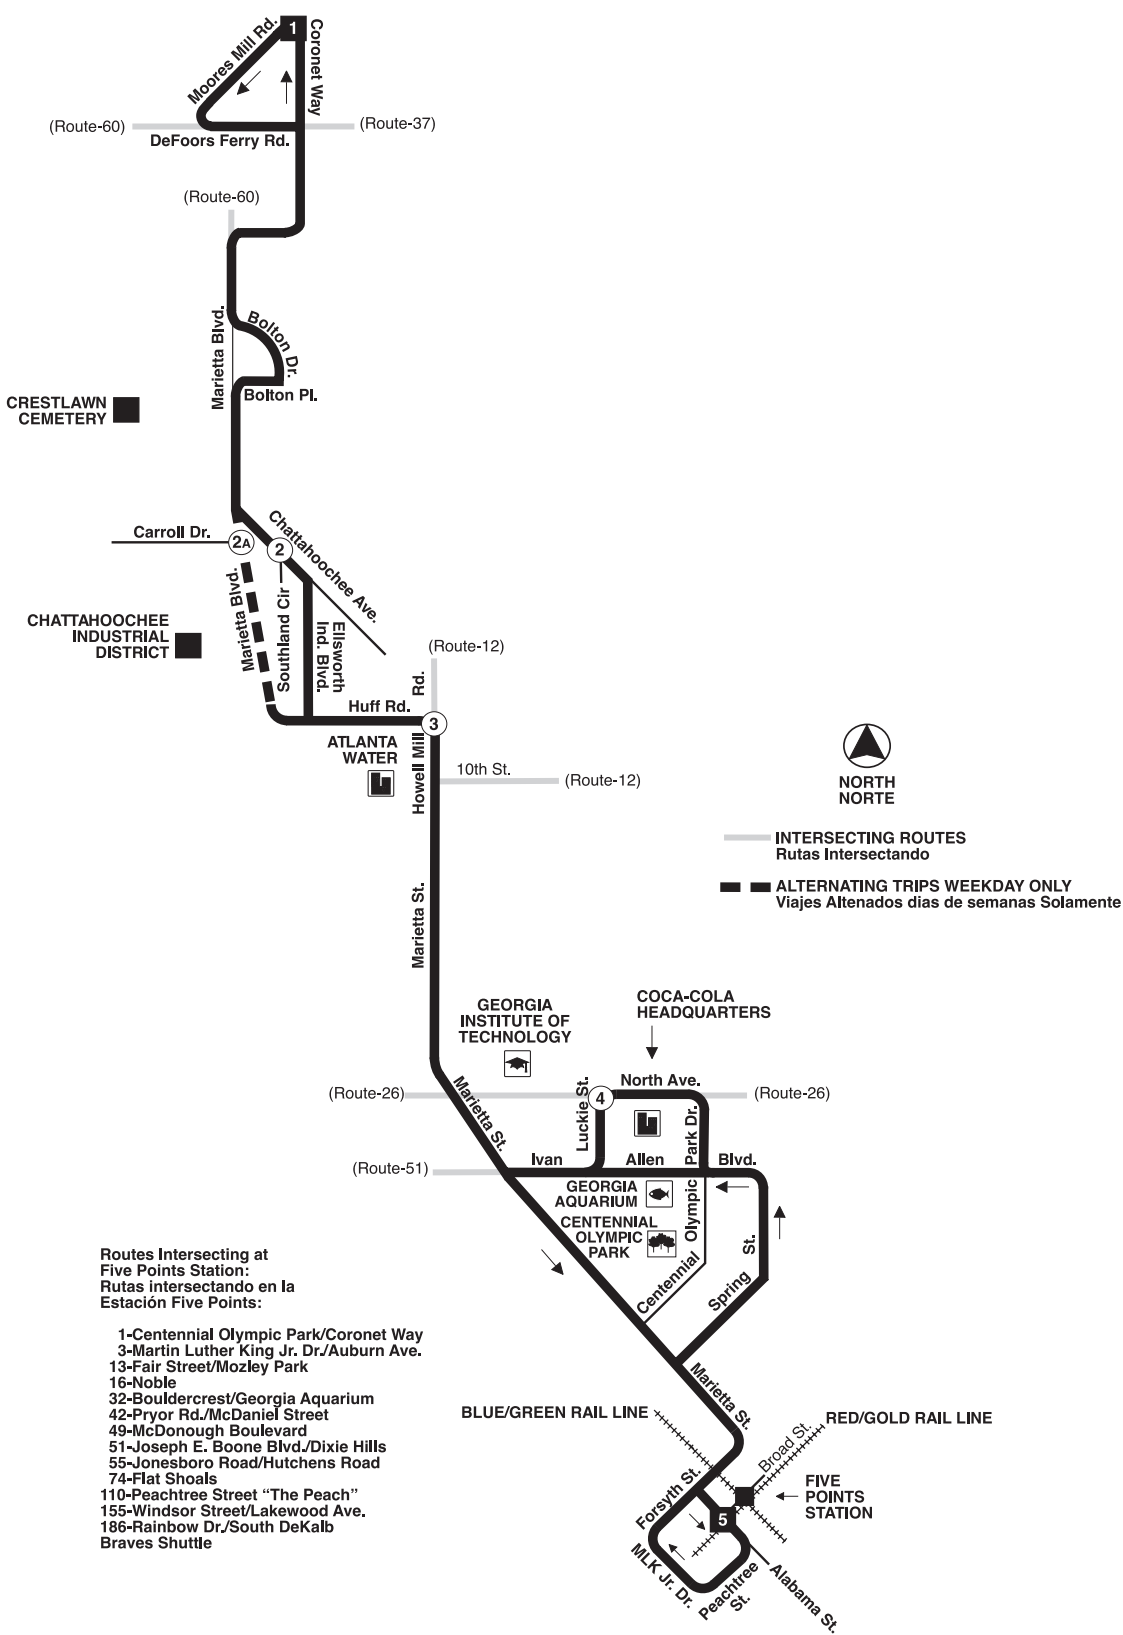

1 Centennial Olympic Park/Coronet Way

Effective Date: **10/8/2011**

Rail Stations Served: Five Points Station

En Español
marta
WHEELCHAIR ACCESSIBLE
www.itsmarta.com

1 MONDAY THRU FRIDAY - DE LUNES A VIERNES

SOUTHBOUND - DIRECCION SUR					NORTHBOUND - DIRECCION NORTE				
5:01AM	5:09	5:20	5:29	5:40	5:20AM	5:31	5:39	5:45	5:52
5:21	5:29	5:40	5:49	5:59	5:40	5:51	5:59	--	6:04
5:30	5:38	5:43	5:51	6:05	6:00	6:14	6:24	6:30	6:38
5:45	--	5:53	6:00	6:11	6:20	6:34	6:44	--	6:50
6:03	6:13	6:20	6:31	6:45	6:40	6:54	7:04	7:10	7:18
6:24	--	6:33	6:40	6:51	7:00	7:14	7:24	--	7:30
6:43	6:53	7:00	7:11	7:25	7:20	7:34	7:44	7:50	7:58
7:04	--	7:11	7:20	7:31	7:40	7:54	8:04	--	8:10
7:23	7:33	7:40	7:51	8:05	8:00	8:14	8:24	8:30	8:38
7:44	--	7:53	8:00	8:11	8:20	8:34	8:44	--	8:50
8:03	8:13	8:20	8:31	8:45	8:40	8:54	9:04	9:10	9:17
8:25	--	8:34	8:41	8:52	9:00	9:13	9:24	--	9:30
8:45	8:55	9:02	9:12	9:25	9:35	9:48	9:59	10:05	10:12
9:17	--	9:25	9:32	9:42	10:10	10:23	10:34	--	10:40
9:50	10:00	10:07	10:17	10:30	10:45	10:58	11:09	11:15	11:22
10:27	--	10:35	10:42	10:52	11:20	11:33	11:44	--	11:50
11:00	11:10	11:17	11:27	11:40	11:55	12:08PM	12:19	12:25	--
11:37	--	11:45	11:52	12:02PM	12:30	12:43	12:54	--	1:00
12:10	12:20	--	12:27	12:37	1:05	1:18	1:29	1:35	--
12:47	--	12:55	1:02	1:12	1:40	1:53	2:04	--	2:10
1:20	1:30	--	1:37	1:47	2:15	2:28	2:39	2:45	--
1:57	--	2:05	2:12	2:22	2:50	3:03	3:16	--	3:22
2:29	2:39	--	2:46	2:56	3:20	3:38	3:51	3:57	--
3:02	--	3:12	3:19	3:31	3:40	3:58	4:11	--	4:17
3:27	3:37	--	3:44	3:56	4:00	4:18	4:31	4:37	--
3:47	--	3:57	4:04	4:16	4:20	4:38	4:51	--	4:57
4:07	4:17	--	4:24	4:36	4:40	4:58	5:11	5:17	--
4:27	--	4:37	4:44	4:56	5:00	5:18	5:31	--	5:37
4:47	4:57	--	5:04	5:16	5:20	5:38	5:51	5:57	--
5:07	--	5:17	5:24	5:36	5:40	5:58	6:11	--	6:17
5:27	5:37	--	5:44	5:56	6:00	6:18	6:31	6:37	--
5:47	--	5:57	6:04	6:16	6:20	6:38	6:51	--	6:57
6:07	6:17	--	6:24	6:36	6:45	7:03	7:16	7:17	--
6:38	--	6:48	6:55	7:07	7:30	7:41	7:50	--	7:55
7:26	7:34	--	7:40	7:49	8:15	8:26	8:35	8:40	--
8:11	--	8:19	8:25	8:34	9:00	9:11	9:20	--	9:25
8:56	9:04	--	9:10	9:19	9:45	9:56	10:05	10:10	--
9:41	--	9:49	9:55	10:04	10:30	10:41	10:50	--	10:55
10:26	10:34	--	10:40	10:49	11:15	11:26	11:35	11:40	--
11:16	--	11:24	11:30	11:39	12:00AM	12:11	12:20	--	12:25

All trips are Lift Equipped.
Tenemos levante motorizado en todos los autobuses.
P.M. times are shown in Bold - Tiempo P.M. está en letras negritas.

1 SUNDAY & HOLIDAY - DOMINGO Y DIAS FESTIVOS

Leave: - Salida:
Coronet Way & Moores Mill Rd.
Southland Cir. & Chattahoochee Ave.
1 2 3 4 5

Leave: - Salida:
Alabama St. & Broad St.
Luckie St. & North Ave.
Howell Mill Rd. & Huff Rd.
Southland Cir. & Chattahoochee Ave.
5 4 3 2 1