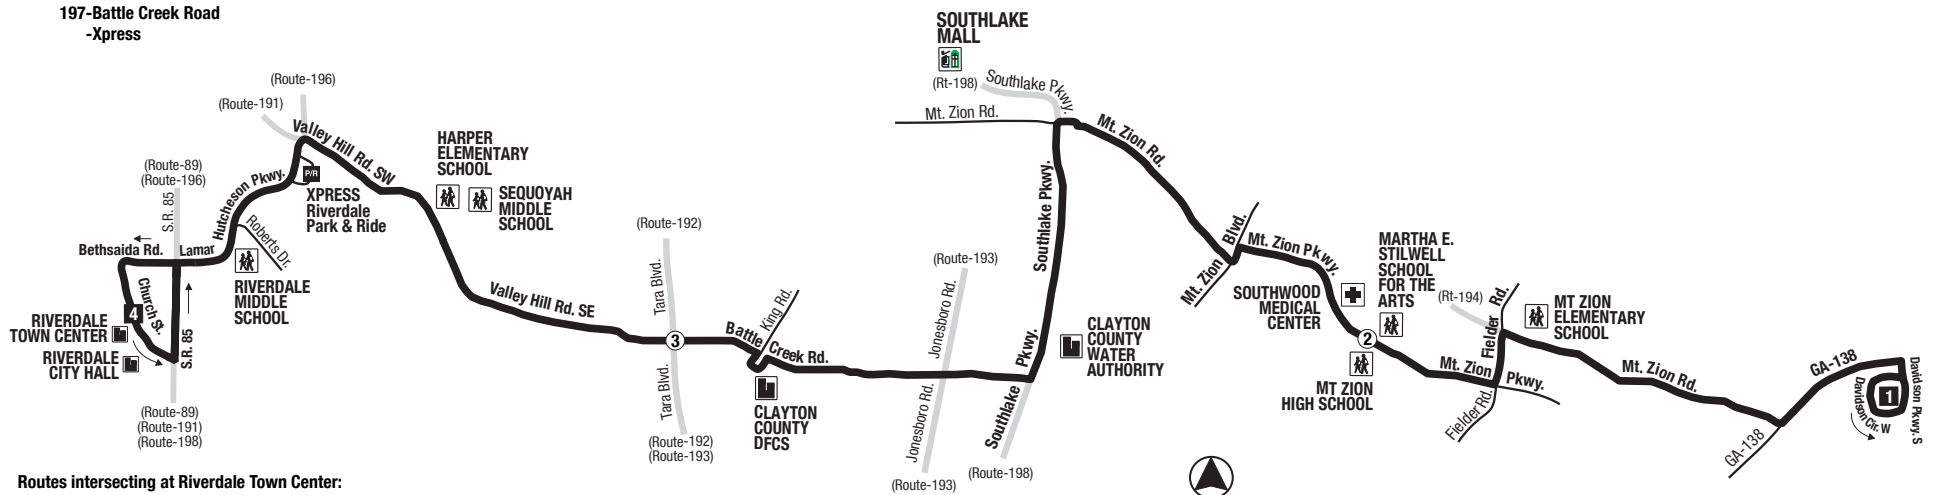

Routes intersecting at Xpress Park & Ride (Riverdale):
Rutas intersectando en el Parqueadero Xpress (Riverdale):

- 89-Old National Highway
- 191-Riverdale/ATL International Terminal
- 196-Upper Riverdale
- 197-Battle Creek Road
- Xpress

Routes intersecting at Riverdale Town Center:
Rutas intersectando en el Riverdale Town Center:

- 89-Old National Highway
- 196-Upper Riverdale
- 197-Battle Creek Road
- 198-Southlake Parkway

— INTERSECTING ROUTES
 Rutas Intersectando