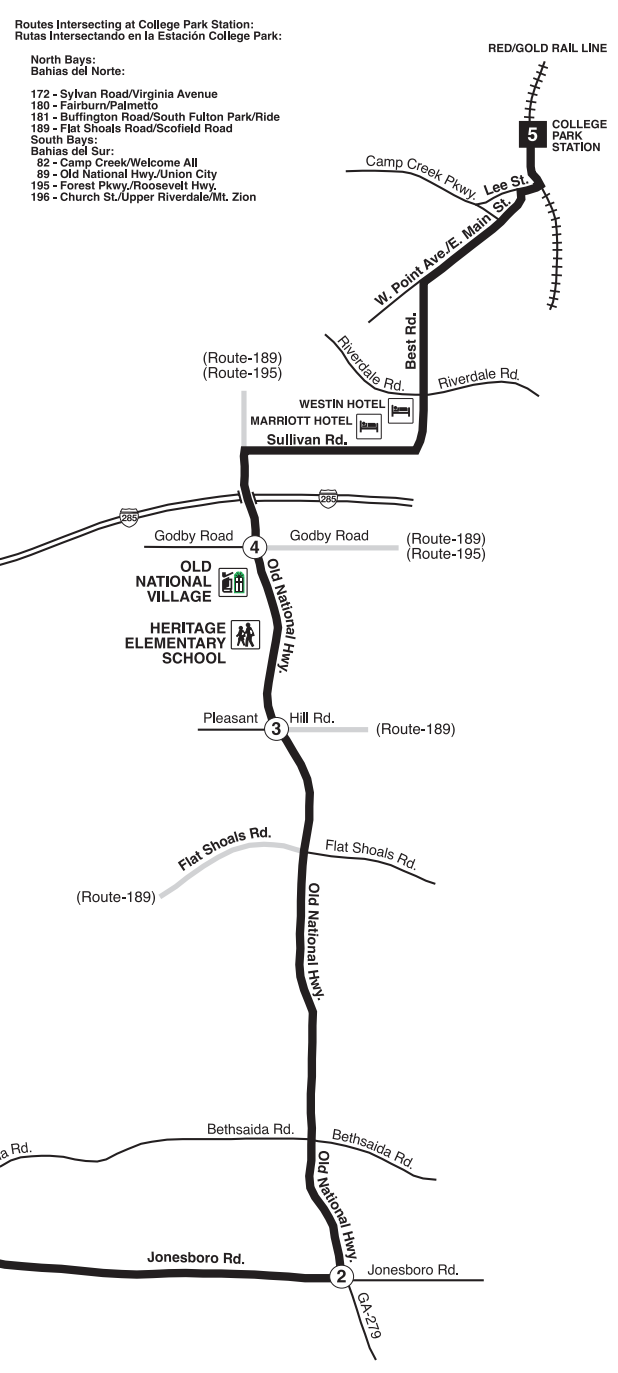

For additional safety tips, visit our web site at www.itsmarta.com.
Remember Safety First ...Ride Safe

Sugerencias de seguridad en autobuses

1. **Espere en la parada de autobús.** Solo puede abordar o bajarse del autobús en las paradas de autobuses de MARTA.
2. **Antes de abordar, permita que los pasajeros se bajen primero.** Por razones de seguridad, los clientes que utilizan dispositivos de movilidad deben abordar al último.
3. **No cruce en frente de un autobús de MARTA en una parada de autobuses.** Espere hasta que el autobús haya dejado la parada y luego cruce con cuidado, fijándose en ambas direcciones. Use SIEMPRE el paso de peatones.
4. **No distraiga al operador del autobús con conversaciones innecesarias cuando el autobús esté en movimiento.** El Departamento de Transporte de EE. UU. está intentando ponerle fin al hábito de conducir distraído. Conducir estando distraído es una práctica que pone la vida en peligro.
5. **Proteja sus pertenencias.** Cuando utilice un dispositivo electrónico, evite sentarse o estar de pie junto a las puertas de los vagones y autobuses.

Para consejos adicionales de seguridad, visite nuestro sitio web en www.itsmarta.com.
Recuerde que la seguridad es primero ...Viaje seguro

89 MONDAY THRU FRIDAY - DE LUNES A VIERNES

1	2	3	4	5	5	4	3	2	1
Leave: - Salida: Union Station Mall	Jonesboro Rd. & Old National Hwy.	Old National Hwy. & Pleasant Hill Rd.	Godby Road & Old National Hwy.	Arrive: - Llegada: College Park Station	College Park Station	Godby Road & Old National Hwy.	Old National Hwy. & Pleasant Hill Rd.	Jonesboro Rd. & Old National Hwy.	Arrive: - Llegada: Union Station Mall