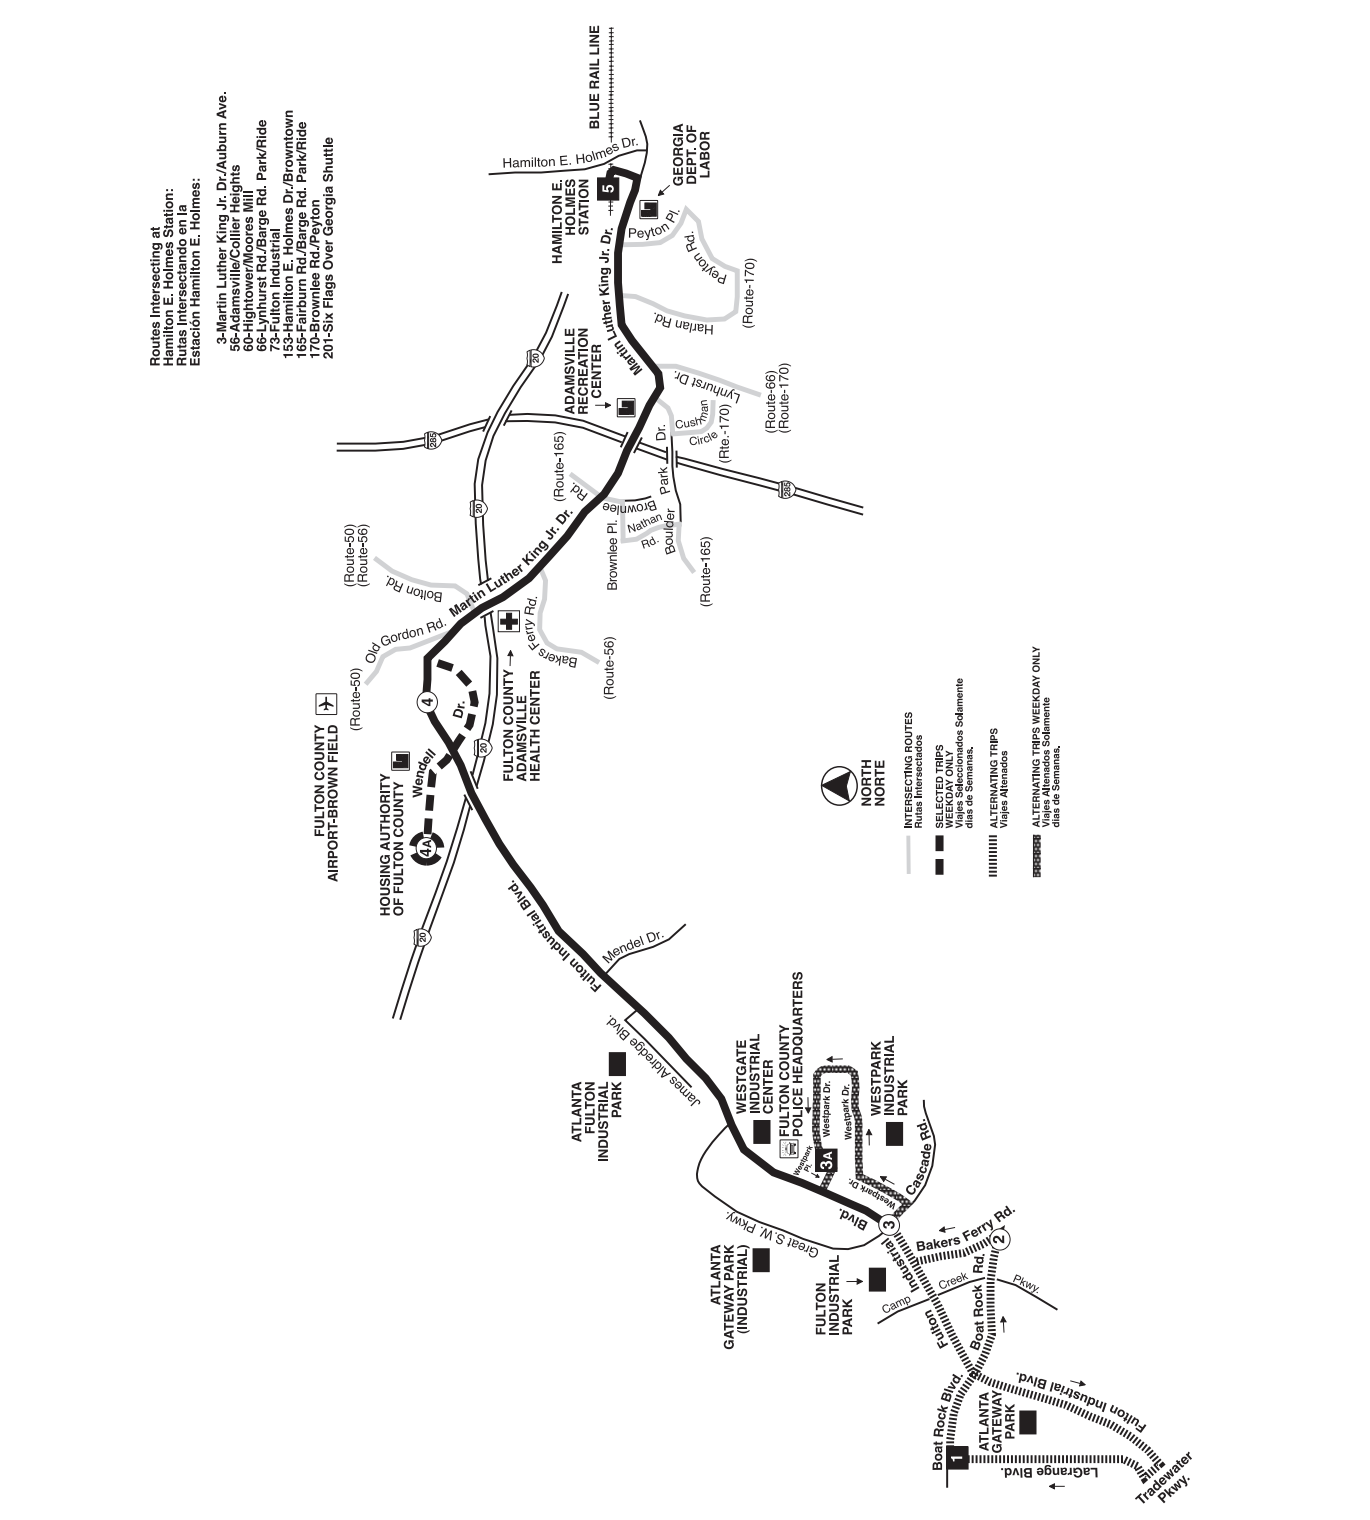

RIDE RESPECT

73

Fulton Industrial Effective Date: 5/9/2016

Rail Stations Served: H.E. Holmes Station

73 MONDAY THRU FRIDAY - DE LUNES A VIERNES

Table with departure and arrival times for Monday through Friday, including station names like LaGrange Blvd. & Boat Rock Blvd.

73 SUNDAY & HOLIDAY - DOMINGO Y DIAS FESTIVOS

Table with departure and arrival times for Sunday and holidays, including station names like LaGrange Blvd. & Boat Rock Blvd.

All trips are Lift Equipped. Tenemos levante motorizado en todos los autobuses. P.M. times are shown in Bold - Tiempo P.M. está en letras negritas.

HOW TO USE THIS MARTA TIMETABLE - To follow a bus trip you read across the page. - Listed times are for certain points along the bus routes.

TRANSFERS - Transfers are only available on a Breeze Card and are automatically loaded when you tap to board a bus or exit a rail station. - Note: All schedules vary with weather and traffic.

73 SATURDAY - SABADO

Table with departure and arrival times for Saturday, including station names like LaGrange Blvd. & Boat Rock Blvd.