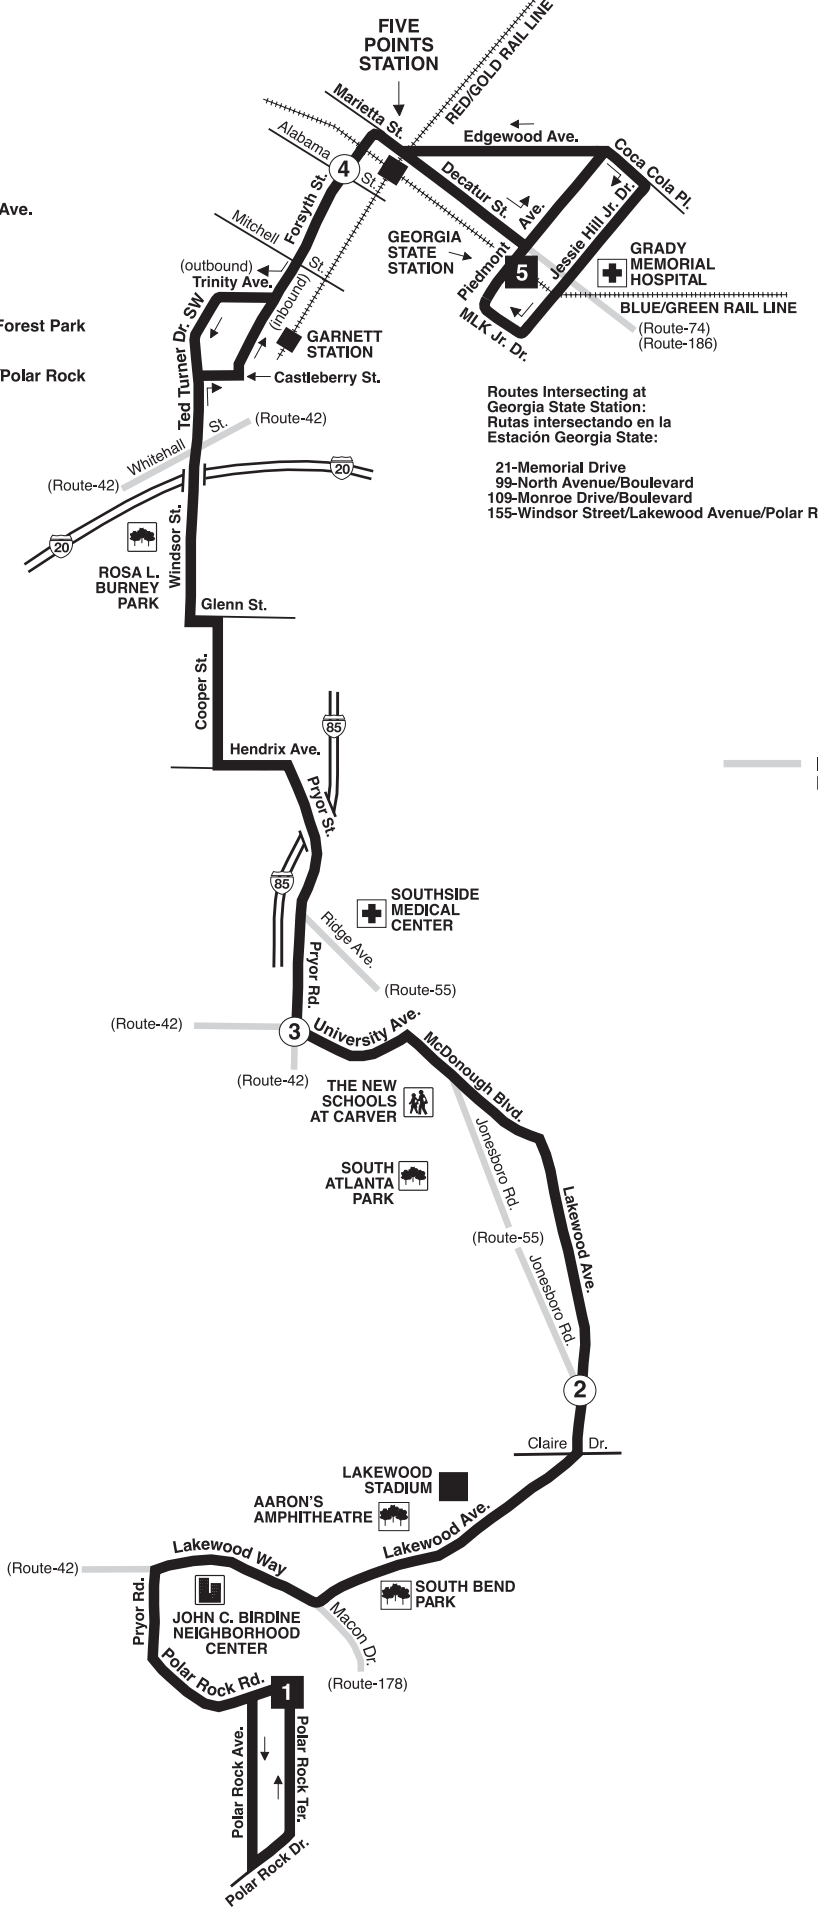

Routes Intersecting at Five Points Station:
 Rutas intersectando en la Estación Five Points:

- 3-Martin Luther King Jr. Dr./Auburn Ave.
- 13-Fair Street/Mozley Park
- 16-Noble
- 32-Bouldercrest
- 42-Pryor Rd./McDaniel Street
- 49-McDonough Boulevard
- 51-Joseph E. Boone Blvd.
- 55-Jonesboro Road/Hutchens Road/Forest Park
- 74-Flat Shoals
- 110-Peachtree Street "The Peach"
- 155-Windsor Street/Lakewood Avenue/Polar Rock
- 186-Rainbow Dr./South DeKalb

Routes Intersecting at Georgia State Station:
 Rutas intersectando en la Estación Georgia State:

- 21-Memorial Drive
- 98-North Avenue/Boulevard
- 109-Monroe Drive/Boulevard
- 155-Windsor Street/Lakewood Avenue/Polar Rock

INTERSECTING ROUTES
 Rutas Intersectando