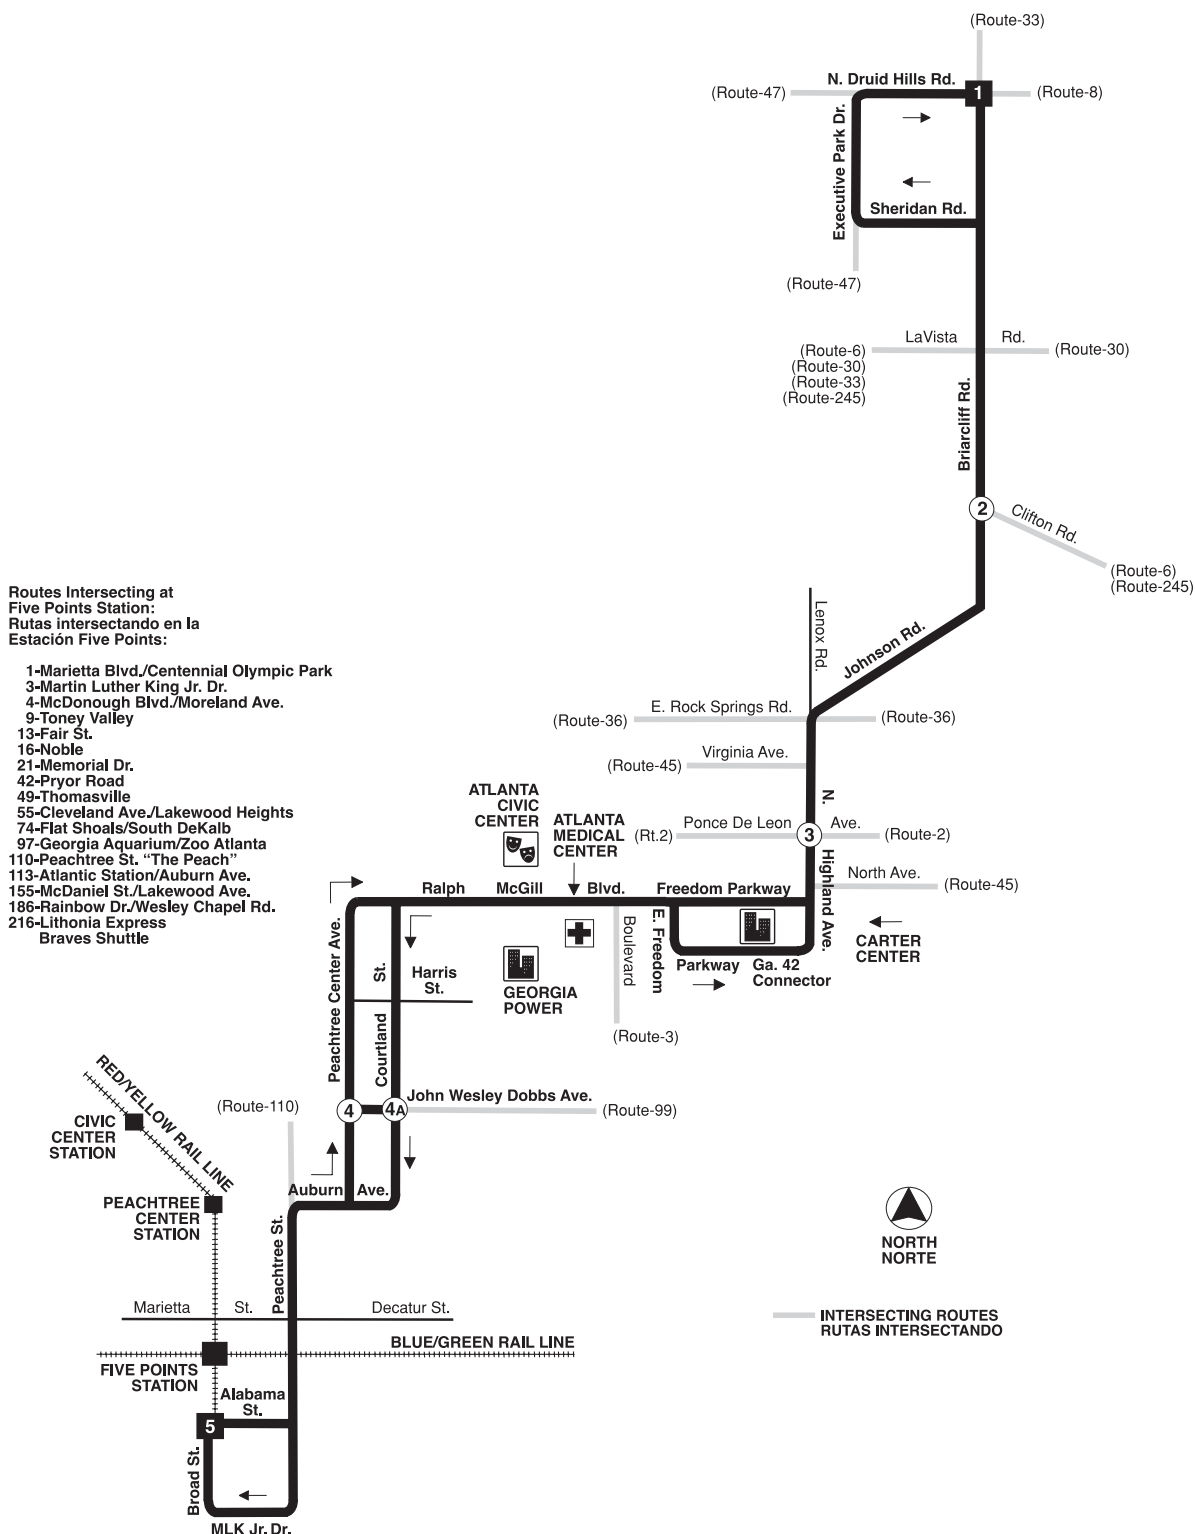

16

Noble

Effective Date:
12/5/2009

Rail Stations Served:
Five Points Station

En Español
marta
WHEELCHAIR ACCESSIBLE
Call on route: WWW.ITSMARTA.COM

16

MONDAY THRU FRIDAY - DE LUNES A VIERNES

SOUTHBOUND - DIRECCION SUR						NORTHBOUND - DIRECCION NORTE					
5:10AM	5:16	5:26	5:39	5:48	5:45AM	5:49	6:03	6:13	6:23		
5:30	5:36	5:46	5:59	6:08	6:05	6:09	6:26	6:36	6:46		
5:50	5:56	6:06	6:21	6:31	6:25	6:29	6:46	6:56	7:06		
6:10	6:16	6:27	6:42	6:52	6:45	6:49	7:06	7:16	7:26		
6:30	6:36	6:47	7:02	7:12	7:00	7:04	7:21	7:31	7:41		
6:50	6:56	7:07	7:22	7:32	7:15	7:19	7:36	7:46	7:56		
7:10	7:16	7:27	7:42	7:52	7:37	7:41	7:58	8:08	8:18		
7:30	7:36	7:47	8:02	8:12	8:04	8:08	8:25	8:35	8:45		
7:45	7:51	8:02	8:17	8:27	8:25	8:29	8:46	8:56	9:06		
7:50	7:56	8:07	8:22	8:32	8:40	8:44	9:01	9:11	9:21		
7:58	8:04	8:15	8:30	8:35	9:17	9:22	9:38	9:48	9:58		
8:20	8:26	8:37	8:52	9:02	9:45	9:50	10:06	10:16	10:26		
9:00	9:06	9:17	9:32	9:40	10:17	10:22	10:38	10:48	10:58		
9:37	9:43	9:54	10:09	10:17	10:45	10:50	11:06	11:16	11:26		
10:00	10:06	10:17	10:32	10:40	11:15	11:20	11:36	11:46	11:56		
10:30	10:36	10:47	11:02	11:10	11:45	11:50	12:06PM	12:16	12:26		
11:00	11:06	11:17	11:32	11:40	12:15	12:20	12:36	12:46	12:56		
11:30	11:36	11:47	12:02	12:10	12:45	12:50	1:06	1:16	1:26		
12:00PM	12:06	12:17	12:32	12:40	1:15	1:20	1:36	1:46	1:56		
1:00	1:06	1:17	1:32	1:40	1:45	1:50	2:06	2:16	2:26		
1:30	1:36	1:47	2:02	2:10	2:15	2:20	2:36	2:46	2:56		
2:00	2:06	2:17	2:32	2:40	2:45	2:50	3:06	3:16	3:26		
2:30	2:36	2:47	3:02	3:10	3:00	3:05	3:21	3:31	3:42		
3:00	3:06	3:17	3:32	3:42	3:20	3:25	3:41	3:51	4:02		
3:30	3:36	3:49	4:04	4:14	3:45	3:50	4:07	4:17	4:28		
3:50	3:56	4:09	4:24	4:34	4:00	4:05	4:22	4:32	4:43		
4:10	4:16	4:29	4:44	4:54	4:20	4:25	4:42	4:52	5:03		
4:30	4:36	4:49	5:04	5:14	4:40	4:45	5:02	5:12	5:23		
4:50	4:56	5:09	5:24	5:34	5:00	5:05	5:22	5:32	5:43		
5:10	5:16	5:29	5:44	5:54	5:20	5:25	5:42	5:52	6:03		
5:30	5:36	5:49	6:04	6:14	5:40	5:45	6:02	6:12	6:23		
5:50	5:56	6:09	6:24	6:34	6:00	6:05	6:22	6:32	6:43		
6:10	6:16	6:29	6:44	6:54	6:20	6:25	6:42	6:52	7:03		
6:30	6:36	6:49	7:04	7:13	6:40	6:45	7:02	7:11	7:20		
6:50	6:56	7:09	7:21	7:30	7:10	7:14	7:28	7:37	7:46		
7:20	7:24	7:34	7:46	7:55	8:10	8:14	8:28	8:37	8:46		
7:50	7:54	8:04	8:16	8:25	8:40	8:44	8:58	9:07	9:16		
8:20	8:24	8:34	8:46	8:55	9:10	9:14	9:28	9:37	9:46		
8:50	8:54	9:04	9:16	9:25	9:40	9:44	9:58	10:07	10:16		
9:20	9:24	9:34	9:46	9:55	10:10	10:14	10:28	10:37	10:46		
9:50	9:54	10:04	10:16	10:25	10:40	10:44	10:58	11:07	11:16		
10:20	10:24	10:34	10:46	10:55	11:10	11:14	11:28	11:37	11:46		
10:50	10:54	11:04	11:16	11:25							
11:20	11:24	11:34	11:46	11:55							

All trips are Lift Equipped.
Tenemos levante motorizado en todos los autobuses.
P.M. times are shown in Bold - Tiempo P.M. está en letras negritas.

16 SUNDAY & HOLIDAY - DOMINGO Y DIAS FESTIVOS